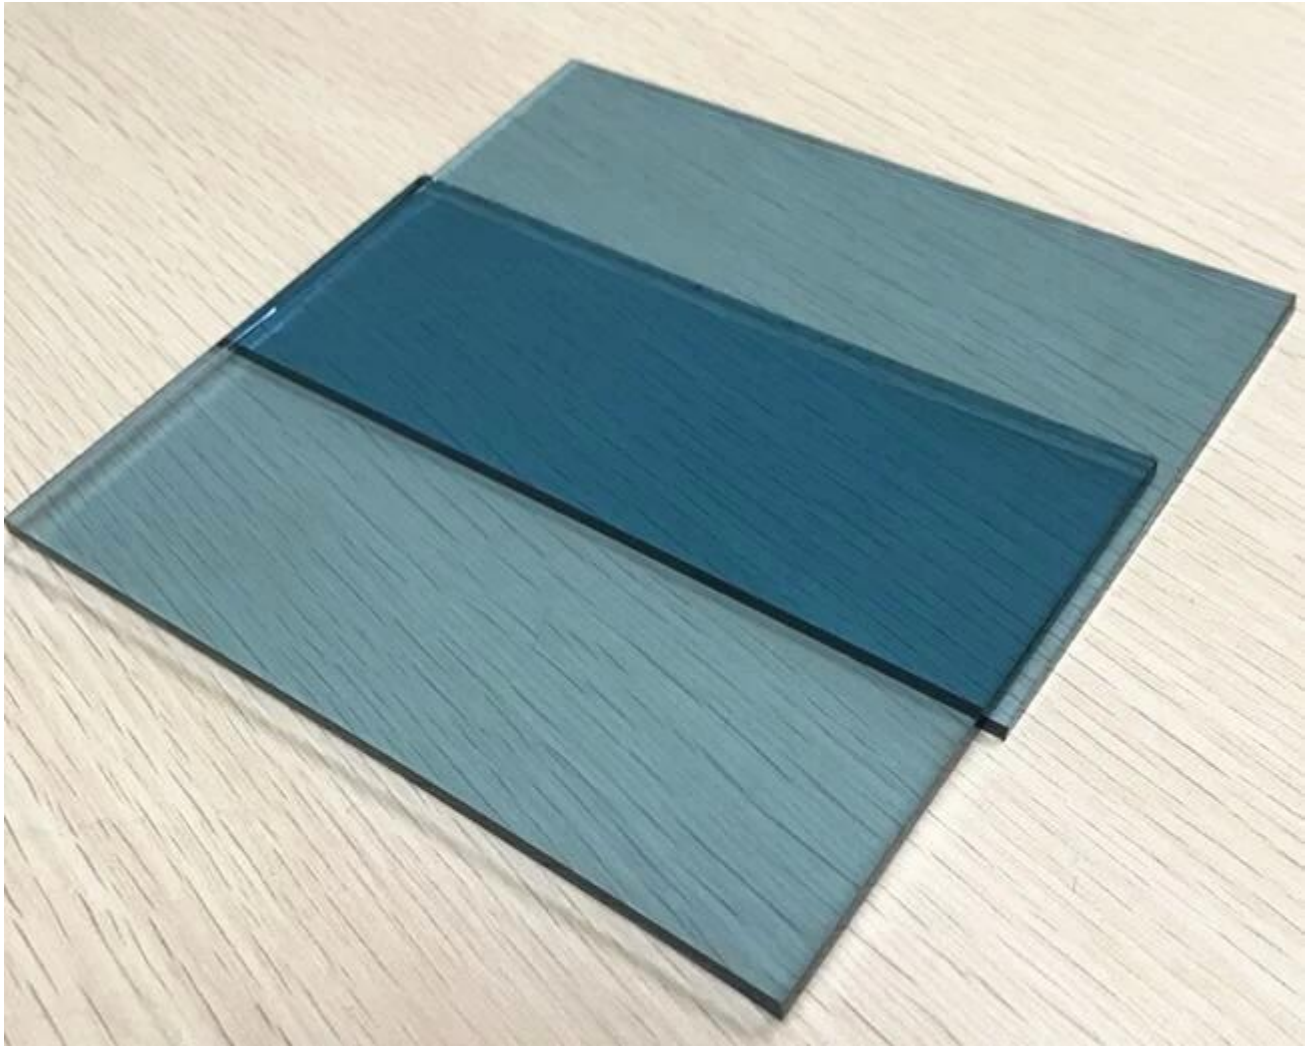

Float Glass Production Plant