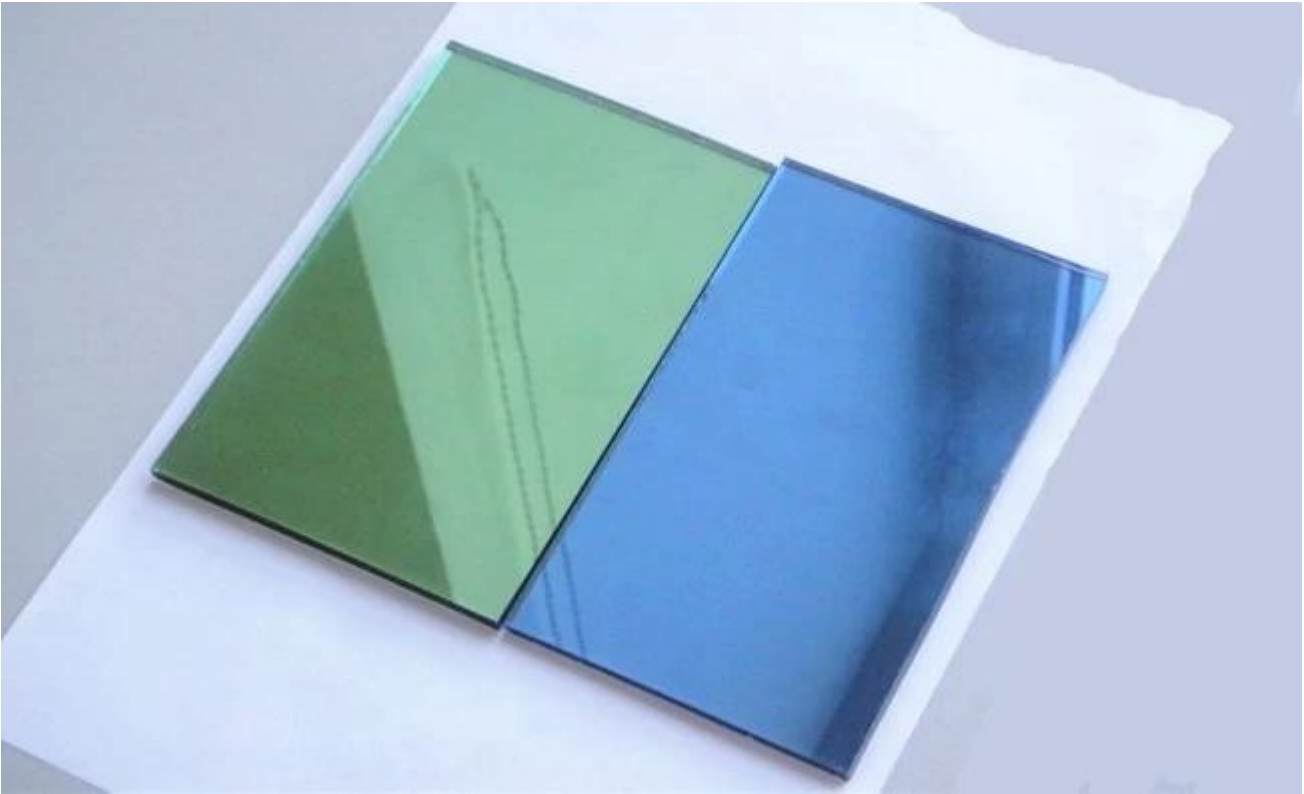

Dark Blue Reflective Glass Application:

Dark blue reflective glass can be tempered or used in combination with other glasses in a laminated or double-glazed unit, for providing solar, thermal and acoustic insulation.

Thickness: 4mm, 5mm, 5.5mm, 6mm, 8mm, etc.

Size: 2140*3300mm, 2250*3300mm, 2140*1650mm, 2440*1650mm, etc.

Color: Clear, Bronze, Dark Grey, Euro Grey, Dark Green, F-Green, Dark Blue, Ford Blue, etc.

4mm Dark Blue Reflective Glass: