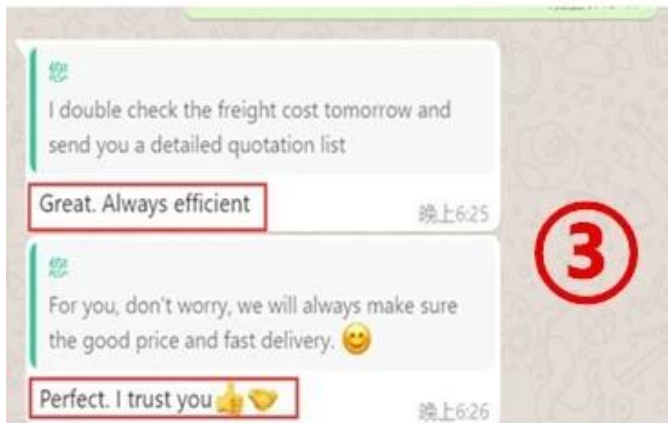

Good quality and good service. Keep please.

sgp safety laminated glass 0.89mm 1.52mm 2...

very good supplier

sound proof insulated glass processed comme...

Good