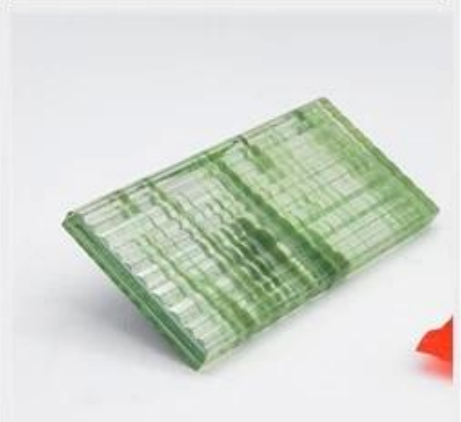

# DECORATIVE GLASS

## DIVERSE STYLES

**Wired glass**

**landscape painting glass**

**Patterned glass**

**Carved glass**

**Decorative glass**

**Stained glass**

**molten glass**

**Laminated glass**

**striped glass**

China High Quality Decorative Fabric Laminated Glass For Indoor Decoration

Fabric Laminated Glass also called art laminated glass, it is composed of two or more layers of glass which are bonded together with an interlayer using heat and pressure. As well as PVB or EVA interlayer, other materials such as colored interlayers, fabrics and metal meshes can be included for a myriad of possibilities. Fabric laminates give you the opportunity to capture a variety of rich fabrics between protective glass layers, you can capture the color and texture of the fabric with the strength & simplicity of glass. Often use in interior decoration.

## High safety

If the wired glass is broken, the fragments and sharp pieces are still sticking together with the middle membrane. It can effectively prevent the debris from being scattered and cause greater safety risks.