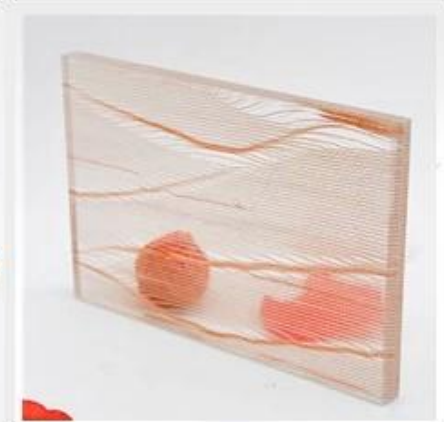

# DECORATIVE GLASS

**Laminated glass**

**striped glass**

China High Quality Decorative Fabric Laminated Glass For Indoor Decoration

Fabric Laminated Glass also called art laminated glass, it is composed of two or more layers of glass which are bonded together with an interlayer using heat and pressure. As well as PVB or EVA interlayer, other materials such as colored interlayers, fabrics and metal meshes can be included for a myriad of possibilities. Fabric laminates give you the opportunity to capture a variety of rich fabrics between protective glass layers, you can capture the color and texture of the fabric with the strength & simplicity of glass. Often use in interior decoration.

## Features

1. It is a type of safety glass that holds together when shattered, the interlayer keeps the fragments of glass still connect with each other and not fall down when broken, no harm to person.
2. It's wide range of patterns makes it highly suitable for decorative applications.
3. High adhesion, impact resistance, good durability and stronger sound insulation.
4. Can resist high temperature, moisture, ultraviolet, etc.

## High safety

If the wired glass is broken, the fragments and sharp pieces are still sticking together with the middle membrane. It can effectively prevent the debris from being scattered and cause greater safety risks.