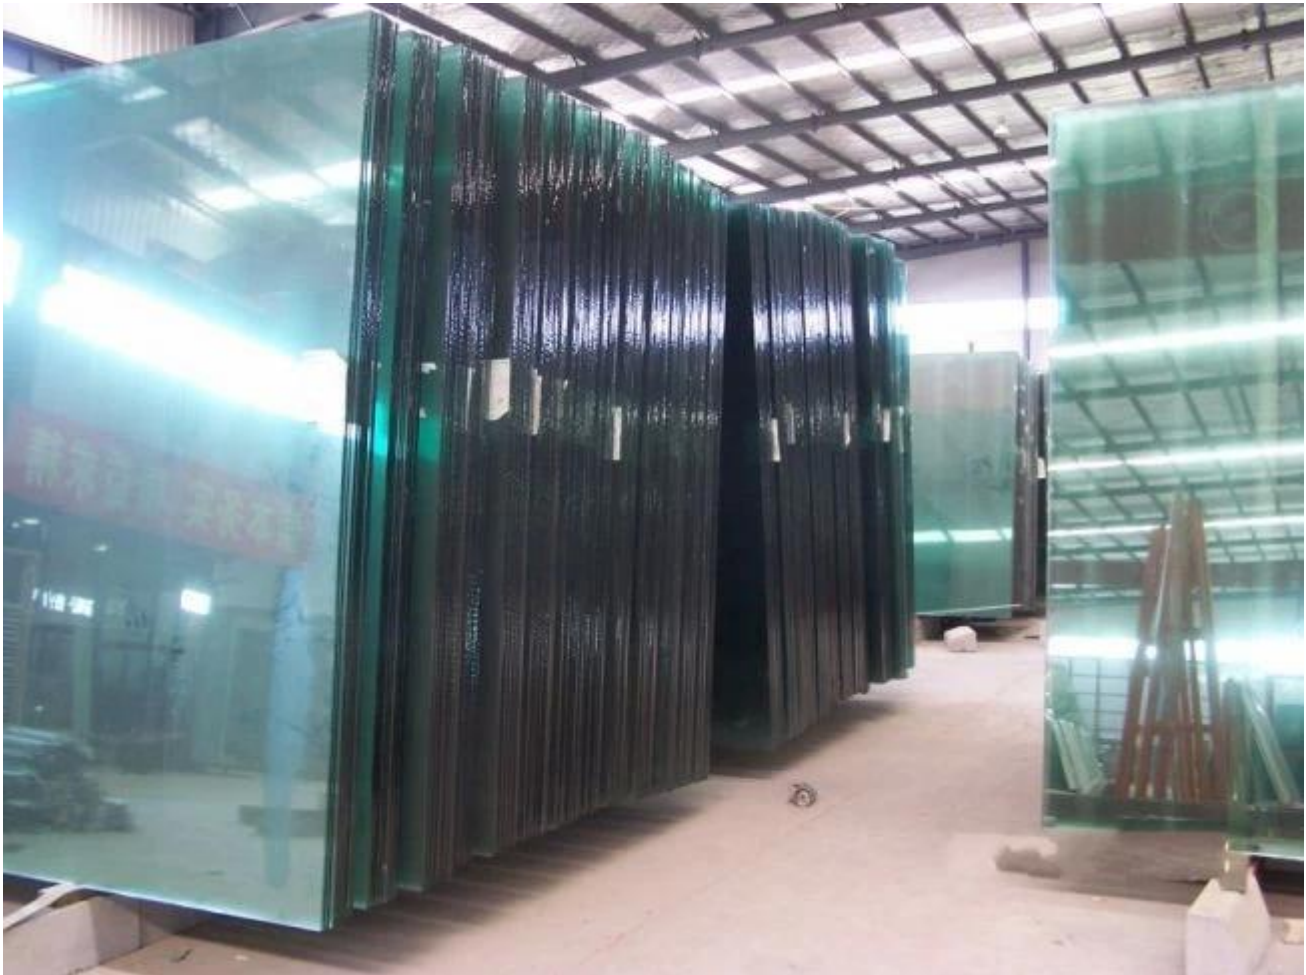

CLEAR FLOAT GLASS TECHNICAL DATA

mm	(kg/m²)	Visible Light %		Solar Radiant Heat %				Shading Coefficient (s.c)	U Value (W / M²)	Sound Insulation (dB)
		Transmission	Reflectivity	Direct Penetrate	Reflectivity	Absorb	Total Penetrate			
2	5	91	8	87	8	5	88	1.01	5.9	*
3	7.5	90	8	85	8	7	87	1	5.8	30
4	10	90	8	83	8	9	85	0.98	5.8	30
5	12.5	89	8	81	7	12	84	0.97	5.7	31
6	15	89	8	80	7	13	83	0.95	5.7	31
8	20	88	8	76	7	17	81	0.93	5.7	33
10	25	87	8	73	7	20	79	0.91	5.6	35
12	30	86	8	71	7	22	77	0.89	5.6	36
15	37.5	85	8	66	7	27	73	0.84	5.4	38
19	47.5	84	8	62	7	31	70	0.81	5.3	40

for reference only.

Clear Float Glass Warehouse

Clear Float Glass Production Plant