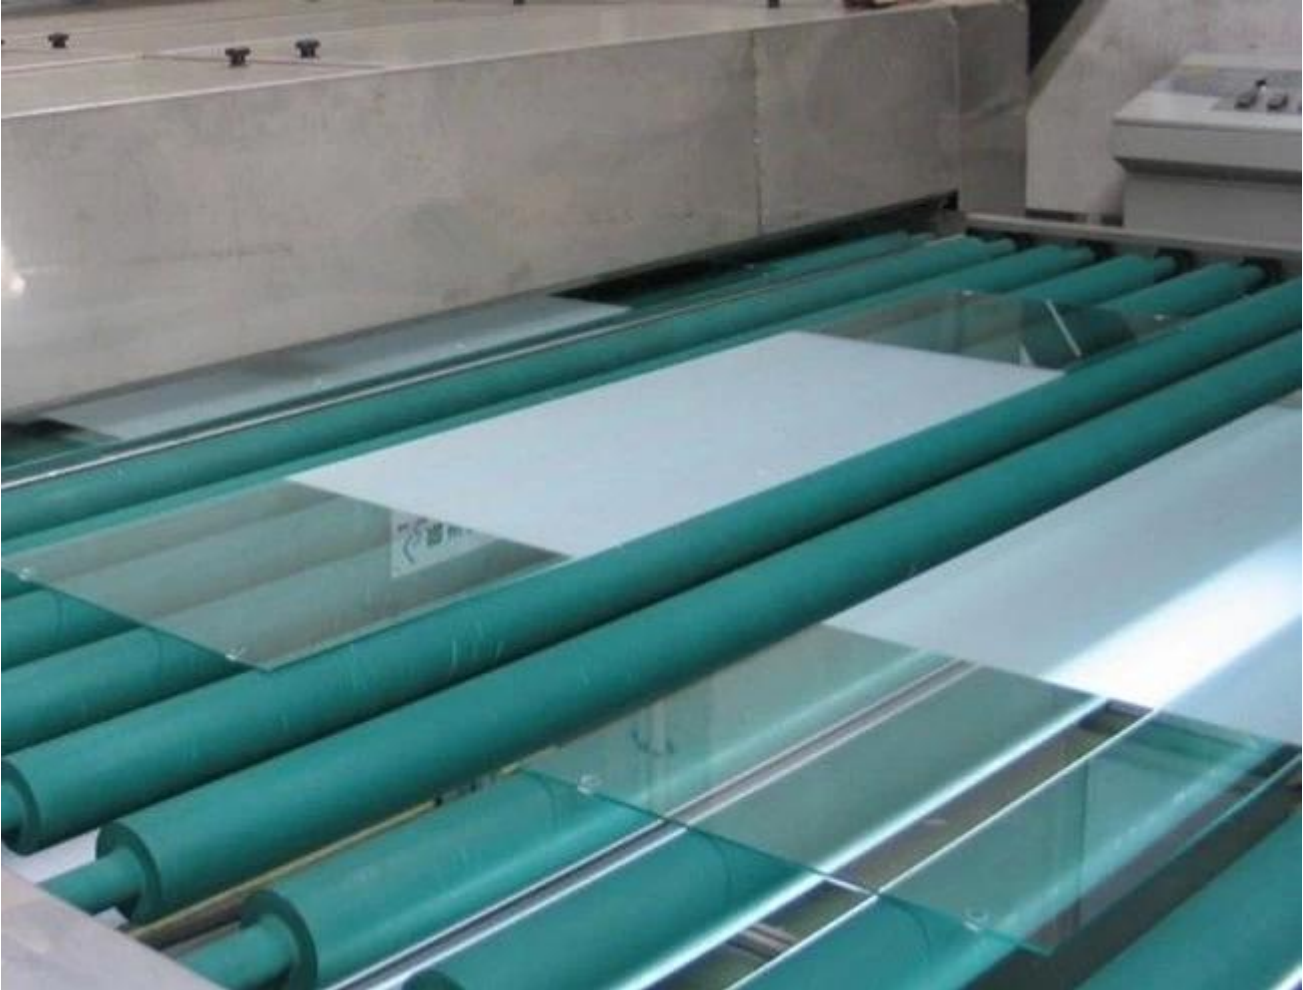

Etched

Etched 4 5 6 8 10mm 12 15 19 2440 * 1830 3300 * 2140 3300 * 2250 notches

Etched

- etched 4 5 6 8 10mm 12 15 19 2440 * 1830 3300 * 2140 3300 * 2250 notches
- etched 4 5 6 8 10mm 12 15 19 2440 * 1830 3300 * 2140 3300 * 2250 notches sandblasted
- etched 4 5 6 8 10mm 12 15 19 2440 * 1830 3300 * 2140 3300 * 2250 notches surface

Etched

Etched 4 5 6 8 10mm 12 15 19 2440 * 1830 3300 * 2140 3300 * 2250 notches KTV

4 etched

etched glass panels for office partitions

Etched