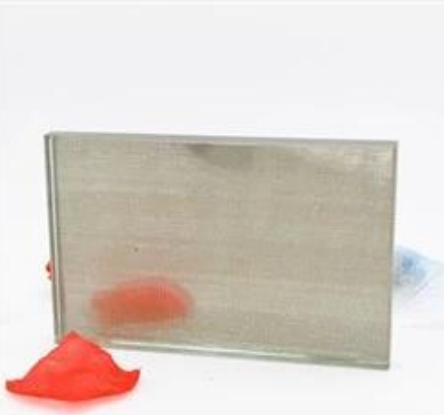

DECORATIVE GLASS

DIVERSE STYLES

Wired glass