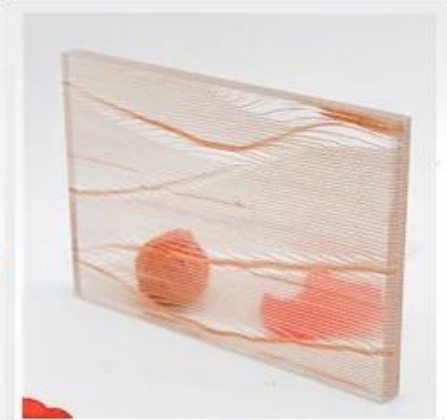

molten glass

Laminated glass

striped glass

China High Quality Decorative Fabric Laminated Glass For Indoor Decoration

Fabric Laminated Glass also called art laminated glass, it is composed of two or more layers of glass which are bonded together with an interlayer using heat and pressure. As well as PVB or EVA interlayer, other materials such as colored interlayers, fabrics and metal meshes can be included for a myriad of possibilities. Fabric laminates give you the opportunity to capture a variety of rich fabrics between protective glass layers, you can capture the color and texture of the fabric with the strength & simplicity of glass. Often use in interior decoration.

Product Description

Product type	Wired laminated glass, fabric laminated glass, art laminated glass, building laminated glass
Glass thickness	4+4mm, 5+5mm, 6+6mm, 8+8mm, 10+10mm, 12+12mm, 15+15mm, 19+19mm, or customized thickness
Glass color	Clear, ultra clear, or welcome to customize your color
Pattern	Choose from our samples or as your design
Holes and Edge	As your requirements
Application	Glass partition walls, shower screens, cabinet doors, hotel lobby, other places need to decorate
Packing	Strong export plywood crates to make sure safety delivery
Delivery time	7-15 working days after order is confirmed

Features

1. It is a type of safety glass that holds together when shattered, the interlayer keeps the fragments of glass still connect with each other and not fall down when broken, no harm to person.
2. It's wide range of patterns makes it highly suitable for decorative applications.
3. High adhesion, impact resistance, good durability and stronger sound insulation.
4. Can resist high temperature, moisture, ultraviolet, etc.