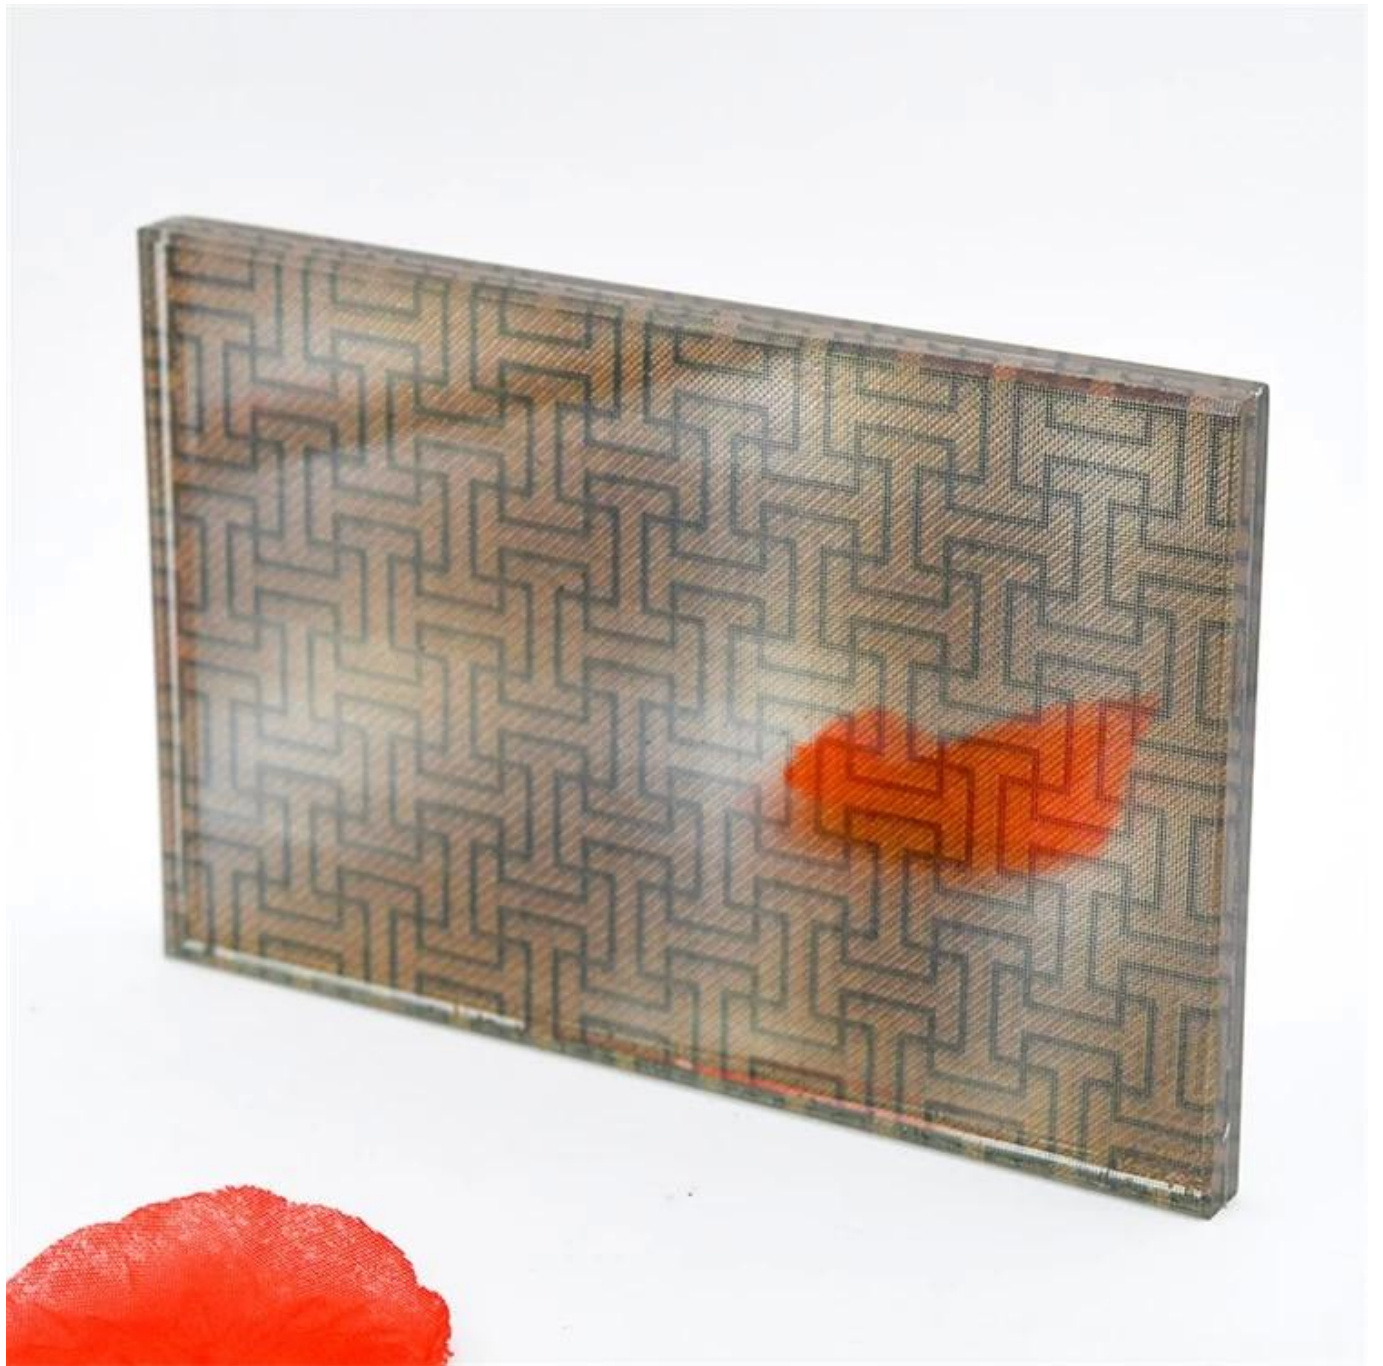

molten glass

Laminated glass

striped glass

China High Quality Decorative Fabric Laminated Glass For Indoor Decoration

Fabric Laminated Glass also called art laminated glass, it is composed of two or more layers of glass which are bonded together with an interlayer using heat and pressure. As well as PVB or EVA interlayer, other materials such as colored interlayers, fabrics and metal meshes can be included for a myriad of possibilities. Fabric laminates give you the opportunity to capture a variety of rich fabrics between protective glass layers, you can capture the color and texture of the fabric with the strength & simplicity of glass. Often use in interior decoration.

Features

1. It is a type of safety glass that holds together when shattered, the interlayer keeps the fragments of glass still connect with each other and not fall down when broken, no harm to person.
2. It's wide range of patterns makes it highly suitable for decorative applications.
3. High adhesion, impact resistance, good durability and stronger sound insulation.
4. Can resist high temperature, moisture, ultraviolet, etc.

Easy to clean

The door of the majority family's door is made from ground glass, which can accumulate lampblack or dusty and hard to get clean. But wired glass can avoid this.

High safety

If the wired glass is broken, the fragments and sharp pieces are still sticking together with the middle membrane. It can effectively prevent the debris from being scattered and cause greater safety risks.