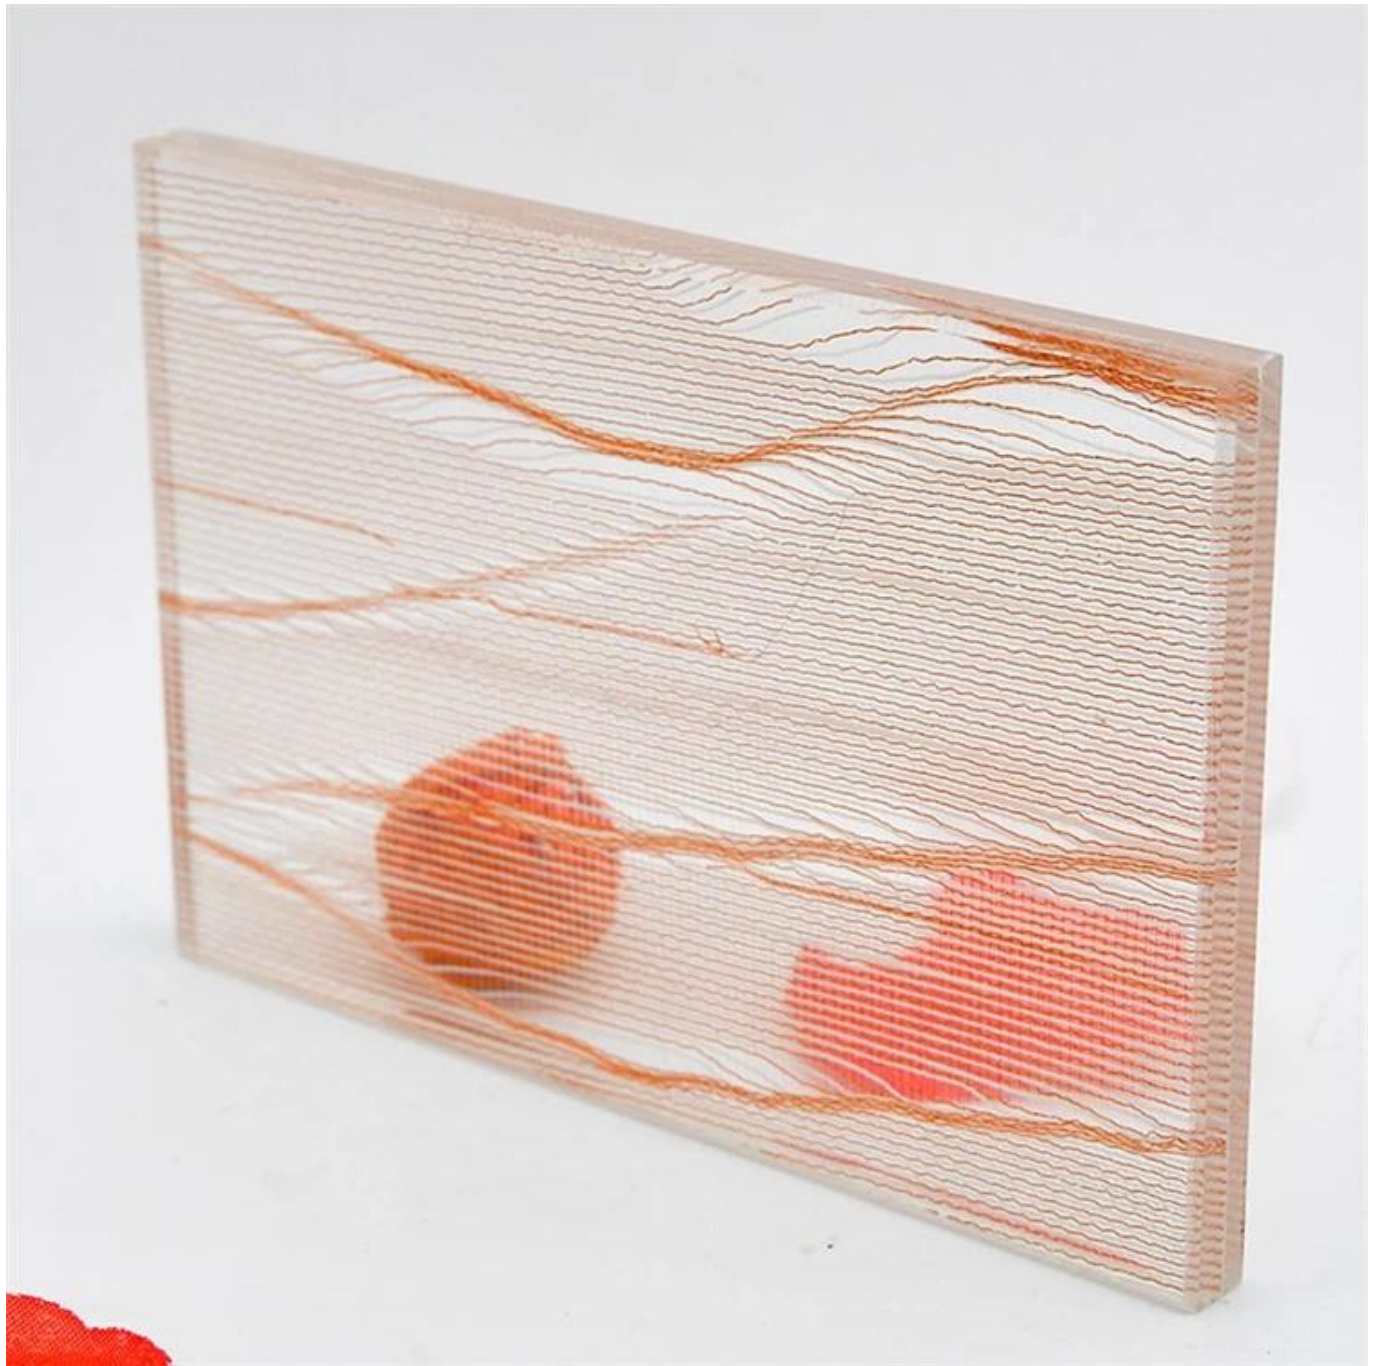

# DECORATIVE GLASS

**Laminated glass**

**striped glass**

China High Quality Decorative Fabric Laminated Glass For Indoor Decoration

Fabric Laminated Glass also called art laminated glass, it is composed of two or more layers of glass which are bonded together with an interlayer using heat and pressure. As well as PVB or EVA interlayer, other materials such as colored interlayers, fabrics and metal meshes can be included for a myriad of possibilities. Fabric laminates give you the opportunity to capture a variety of rich fabrics between protective glass layers, you can capture the color and texture of the fabric with the strength & simplicity of glass. Often use in interior decoration.

## Features

1. It is a type of safety glass that holds together when shattered, the interlayer keeps the fragments of glass still connect with each other and not fall down when broken, no harm to person.
2. It's wide range of patterns makes it highly suitable for decorative applications.
3. High adhesion, impact resistance, good durability and stronger sound insulation.
4. Can resist high temperature, moisture, ultraviolet, etc.

## High safety

If the wired glass is broken, the fragments and sharp pieces are still sticking together with the middle membrane. It can effectively prevent the debris from being scattered and cause greater safety risks.