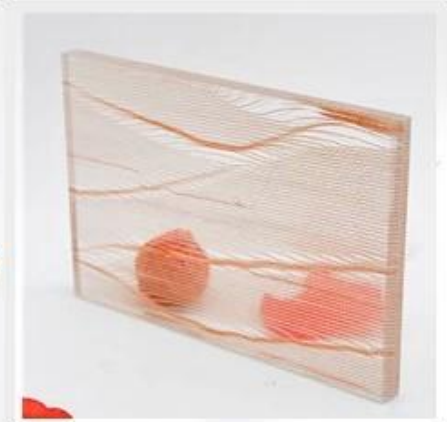

# DECORATIVE GLASS

**Laminated glass**

**striped glass**

China High Quality Decorative Fabric Laminated Glass For Indoor Decoration

Fabric Laminated Glass also called art laminated glass, it is composed of two or more layers of glass which are bonded together with an interlayer using heat and pressure. As well as PVB or EVA interlayer, other materials such as colored interlayers, fabrics and metal meshes can be included for a myriad of possibilities. Fabric laminates give you the opportunity to capture a variety of rich fabrics between protective glass layers, you can capture the color and texture of the fabric with the strength & simplicity of glass. Often use in interior decoration.

## Features

1. It is a type of safety glass that holds together when shattered, the interlayer keeps the fragments of glass still connect with each other and not fall down when broken, no harm to person.
2. It's wide range of patterns makes it highly suitable for decorative applications.
3. High adhesion, impact resistance, good durability and stronger sound insulation.
4. Can resist high temperature, moisture, ultraviolet, etc.

## High safety

If the wired glass is broken, the fragments and sharp pieces are still sticking together with the middle membrane. It can effectively prevent the debris from being scattered and cause greater safety risks.