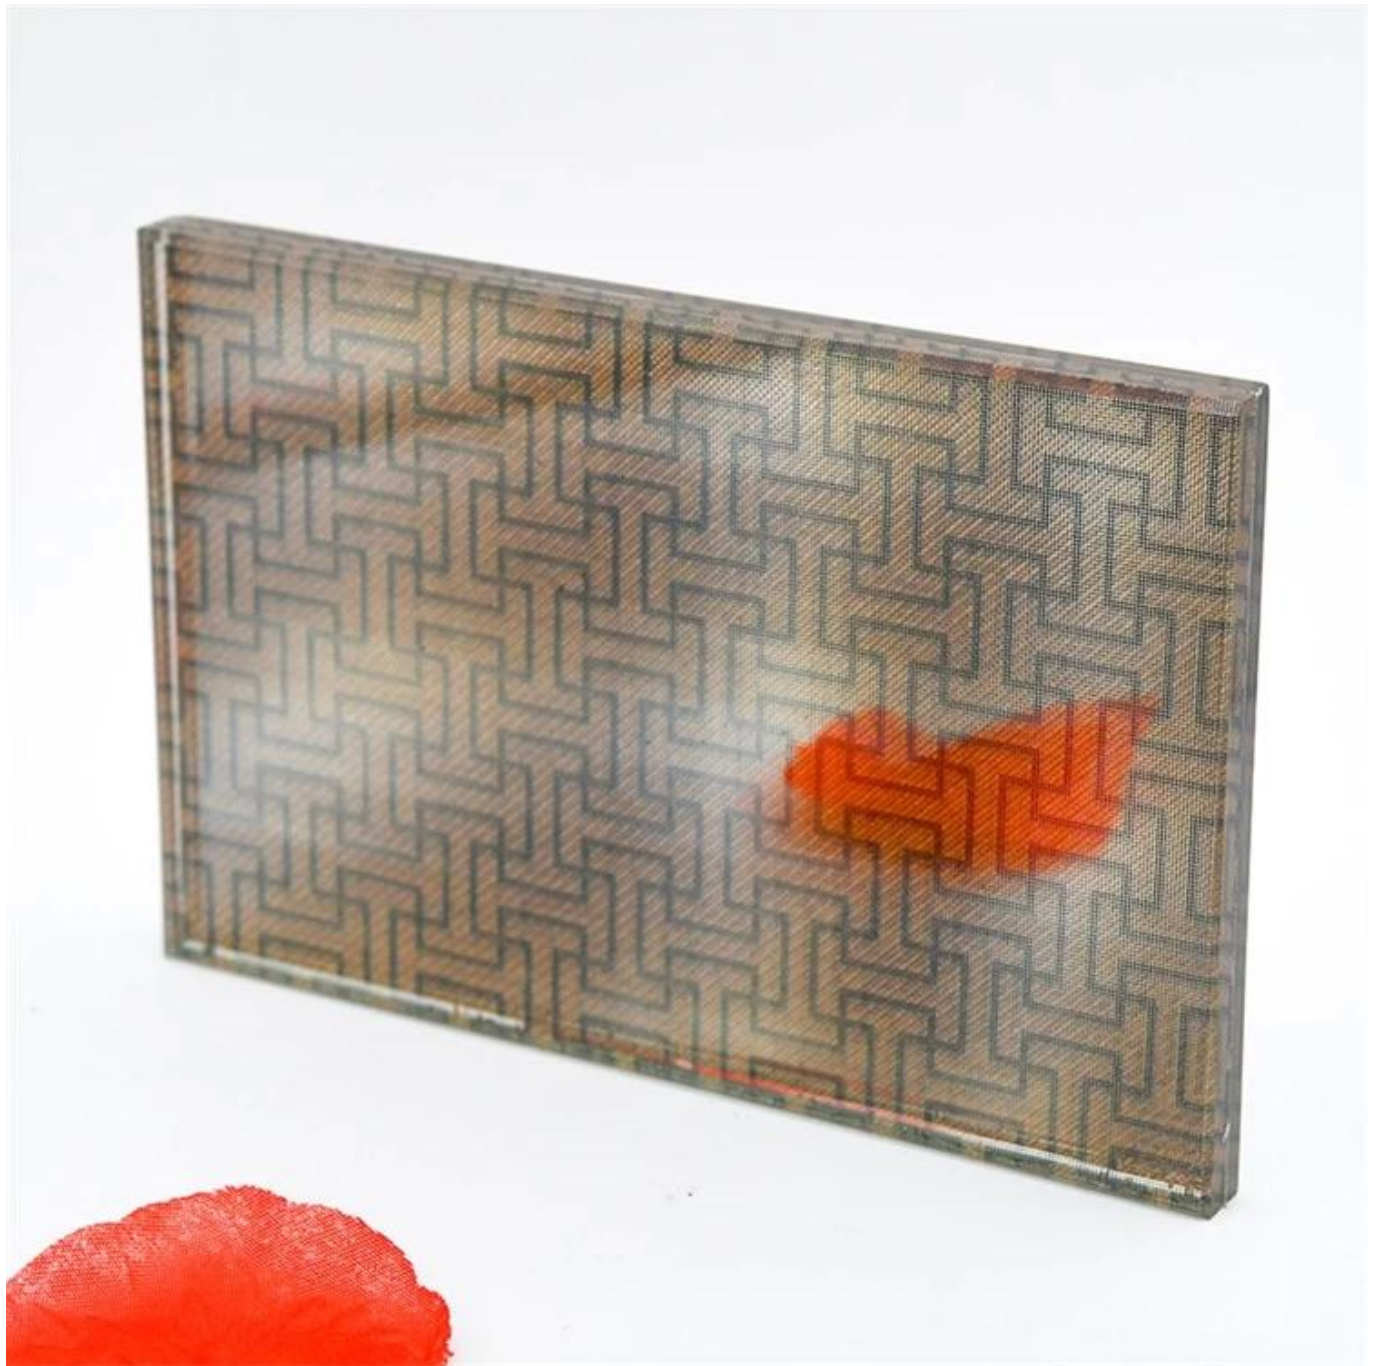

**Laminated glass**

**striped glass**

China High Quality Decorative Fabric Laminated Glass For Indoor Decoration

Fabric Laminated Glass also called art laminated glass, it is composed of two or more layers of glass which are bonded together with an interlayer using heat and pressure. As well as PVB or EVA interlayer, other materials such as colored interlayers, fabrics and metal meshes can be included for a myriad of possibilities. Fabric laminates give you the opportunity to capture a variety of rich fabrics between protective glass layers, you can capture the color and texture of the fabric with the strength & simplicity of glass. Often use in interior decoration.

## Features

1. It is a type of safety glass that holds together when shattered, the interlayer keeps the fragments of glass still connect with each other and not fall down when broken, no harm to person.
2. It's wide range of patterns makes it highly suitable for decorative applications.
3. High adhesion, impact resistance, good durability and stronger sound insulation.
4. Can resist high temperature, moisture, ultraviolet, etc.

## Easy to clean

The door of the majority family's door is made from ground glass, which can accumulate lampblack or dusty and hard to get clean. But wired glass can avoid this.