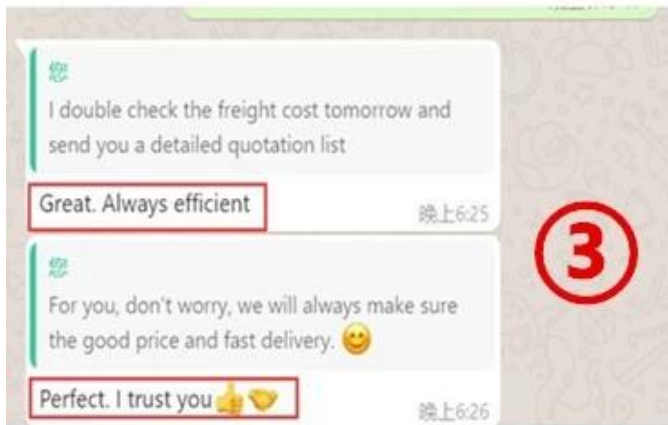

Good quality and good service. Keep please.

sgp safety laminated glass 0.89mm 1.52mm 2...

very good supplier

sound proof insulated glass processed comme...

Good