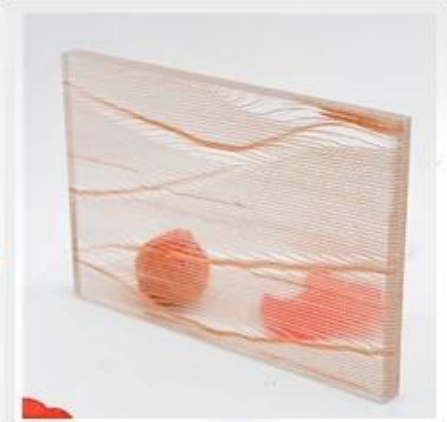

molten glass

Laminated glass

striped glass

China High Quality Decorative Fabric Laminated Glass For Indoor Decoration

Fabric Laminated Glass also called art laminated glass, it is composed of two or more layers of glass which are bonded together with an interlayer using heat and pressure. As well as PVB or EVA interlayer, other materials such as colored interlayers, fabrics and metal meshes can be included for a myriad of possibilities. Fabric laminates give you the opportunity to capture a variety of rich fabrics between protective glass layers, you can capture the color and texture of the fabric with the strength & simplicity of glass. Often use in interior decoration.

Product Description

Product type	Wired laminated glass, fabric laminated glass, art laminated glass, building laminated glass
Glass thickness	4+4mm, 5+5mm, 6+6mm, 8+8mm, 10+10mm, 12+12mm, 15+15mm, 19+19mm, or customized thickness
Glass color	Clear, ultra clear, or welcome to customize your color
Pattern	Choose from our samples or as your design
Holes and Edge	As your requirements
Application	Glass partition walls, shower screens, cabinet doors, hotel lobby, other places need to decorate
Packing	Strong export plywood crates to make sure safety delivery
Delivery time	7-15 working days after order is confirmed

Features

1. It is a type of safety glass that holds together when shattered, the interlayer keeps the fragments of glass still connect with each other and not fall down when broken, no harm to person.
2. It's wide range of patterns makes it highly suitable for decorative applications.
3. High adhesion, impact resistance, good durability and stronger sound insulation.
4. Can resist high temperature, moisture, ultraviolet, etc.