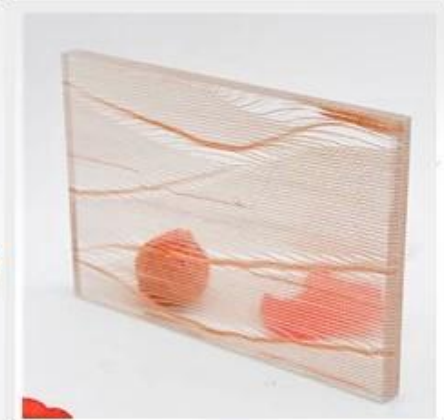

# DECORATIVE GLASS

**Laminated glass**

**striped glass**

China High Quality Decorative Fabric Laminated Glass For Indoor Decoration

Fabric Laminated Glass also called art laminated glass, it is composed of two or more layers of glass which are bonded together with an interlayer using heat and pressure. As well as PVB or EVA interlayer, other materials such as colored interlayers, fabrics and metal meshes can be included for a myriad of possibilities. Fabric laminates give you the opportunity to capture a variety of rich fabrics between protective glass layers, you can capture the color and texture of the fabric with the strength & simplicity of glass. Often use in interior decoration.

## Features

1. It is a type of safety glass that holds together when shattered, the interlayer keeps the fragments of glass still connect with each other and not fall down when broken, no harm to person.
2. It's wide range of patterns makes it highly suitable for decorative applications.
3. High adhesion, impact resistance, good durability and stronger sound insulation.
4. Can resist high temperature, moisture, ultraviolet, etc.

## High safety

If the wired glass is broken, the fragments and sharp pieces are still sticking together with the middle membrane. It can effectively prevent the debris from being scattered and cause greater safety risks.