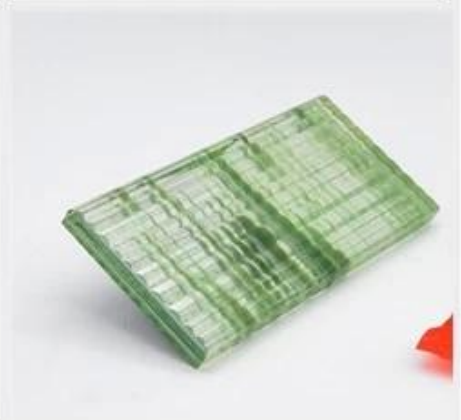

## DIVERSE STYLES

**Wired glass**

**landscape painting glass**

**Patterned glass**

**Carved glass**

**Decorative glass**

**Stained glass**

**molten glass**

**Laminated glass**

**striped glass**

China High Quality Decorative Fabric Laminated Glass For Indoor Decoration

Fabric Laminated Glass also called art laminated glass, it is composed of two or more layers of glass which are bonded together with an interlayer using heat and pressure. As well as PVB or EVA interlayer, other materials such as colored interlayers, fabrics and metal meshes can be included for a myriad of possibilities. Fabric laminates give you the opportunity to capture a variety of rich fabrics between protective glass layers, you can capture the color and texture of the fabric with the strength & simplicity of glass. Often use in interior decoration.

## Features

1. It is a type of safety glass that holds together when shattered, the interlayer keeps the fragments of glass still connect with each other and not fall down when broken, no harm to person.
2. It's wide range of patterns makes it highly suitable for decorative applications.
3. High adhesion, impact resistance, good durability and stronger sound insulation.
4. Can resist high temperature, moisture, ultraviolet, etc.

## High safety

If the wired glass is broken, the fragments and sharp pieces are still sticking together with the middle membrane. It can effectively prevent the debris from being scattered and cause greater safety risks.